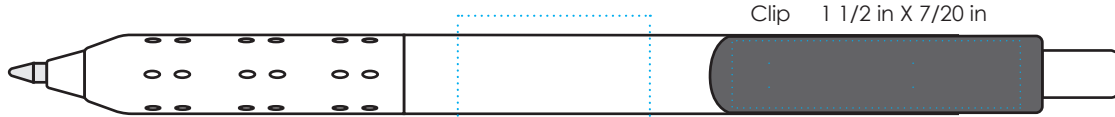

FULL COLOR: Right/left of clip 2 1/4 in x 5/16 in

Clip 1 1/2 in X 7/20 in

Inline with Clip 1 in X 5/8 in

300 Degrees 2 1/4 in X 1 in

Opposite of Clip 2 in X 5/8 in

B137 ALAMO